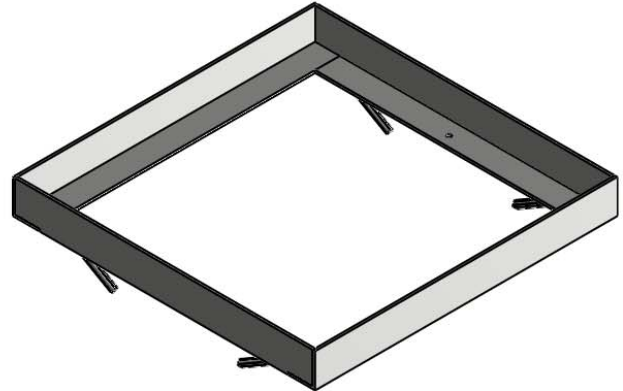

South Bay Foundry

WWW.SOUTHBAYFOUNDRY.COM

PHONE: (619) 956-2780 FAX: (619) 956-2788

E1141G

18x18 J TR FRAME

GENERAL INFORMATION

- *MATERIAL: STEEL ASTM A36
- *FINISH: HOT DIP GALVANIZED ASTM A123

APPROVED