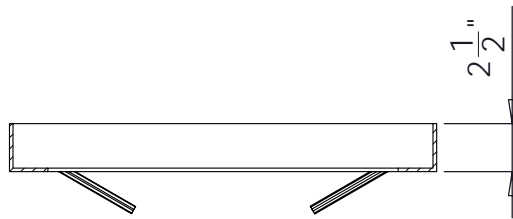

South Bay Foundry

WWW.SOUTHBAYFOUNDRY.COM

PHONE: (619) 956-2780 FAX: (619) 956-2788

E1141G

18x18 J TR FRAME

GENERAL INFORMATION

- *MATERIAL: STEEL ASTM A36
- *FINISH: HOT DIP GALVANIZED ASTM A123

APPROVED