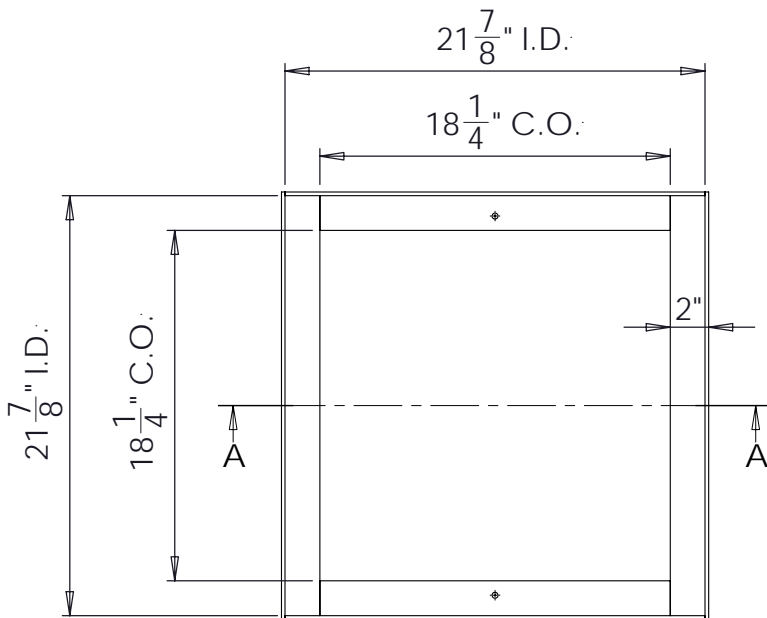

South Bay Foundry

WWW.SOUTHBAYFOUNDRY.COM

PHONE: (619) 956-2780 FAX: (619) 956-2788

E1141G

18x18 J TR FRAME

GENERAL INFORMATION

- *MATERIAL: STEEL ASTM A36
- *FINISH: HOT DIP GALVANIZED ASTM A123

APPROVED